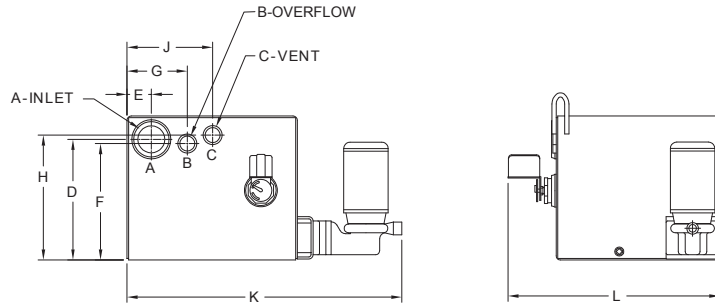

Unit is factory wired for 115 volts. Motor and float switch can be field wired for 230/1/60 operation.

Pump has no internal bearings. (Motor bearings refer to motor manufacturer's instructions.)

LP Units handle condensate up to 200°F.

ODP Motors Only

SHIPCO
PUMPS are equipped with Mechanical Seals rated up to a standard 250°F.
Higher temperature seals and special faces available upon request.

GAL.	SIZE	A	B	C	D	E	F	G	H	J	K	L
7½	12¼ x 12¼ x 12¼	2	1¼	1¼	10⅞	1¾	9 ¹⁵ / ₁₆	4¾	10⅝	7¼	23⅞	20
15	16 x 16 x 13	2	1¼	1¼	10⅞	1¾	10 ¹¹ / ₁₆	4¾	11⅜	7¼	26 ⁷ / ₈	24
21	18¼ x 18¼ x 15¼	2	1¼	1¼	13 ³ / ₈	1¾	13 ³ / ₁₆	4¾	13 ⁷ / ₈	7¼	29 ⁹ / ₈	26

SINGLE 7-1/2 GAL. ONLY

SINGLE & DUPLEX 15 GAL. & 21 GAL.

TYPE LP							
SINGLE PHASE, 3500 RPM, O.D.P. ONLY							
PUMP GPM	PUMP PSIG	PUMP TYPE	PUMP HP	DISCH. SIZE INCHES	REC. SIZE	SIMPLEX CATALOG NUMBER	DUPLEX CATALOG NUMBER
12	20	110	1/3	3/4	7-1/2	80 LP	—
12	25	110	1/2	3/4	7-1/2	80 LP-25	—
12	30	106	1/2	3/4	7-1/2	80 LP-30	—
12	40	106	3/4	3/4	7-1/2	80 LP-40	—
15 or 18	20	110	1/3	3/4	15	120 LP	120 LPD
15	25	110	1/2	3/4	15	120 LP-25	120 LPD-25
15 or 18	30	106	1/2	3/4	15	120 LP-30	120 LPD-30
15 or 18	40	106	3/4	3/4	15	120 LP-40	120 LPD-40
18	20	110	1/3	3/4	21	150 LP	150 LPD
18	30	106	1/2	3/4	21	150 LP-30	150 LPD-30
18	40	106	3/4	3/4	21	150 LP-40	150 LPD-40
22-1/2	20	110	1/2	1	21	180 LP	180 LPD
22-1/2	30	106	3/4	1	21	180 LP-30	180 LPD-30