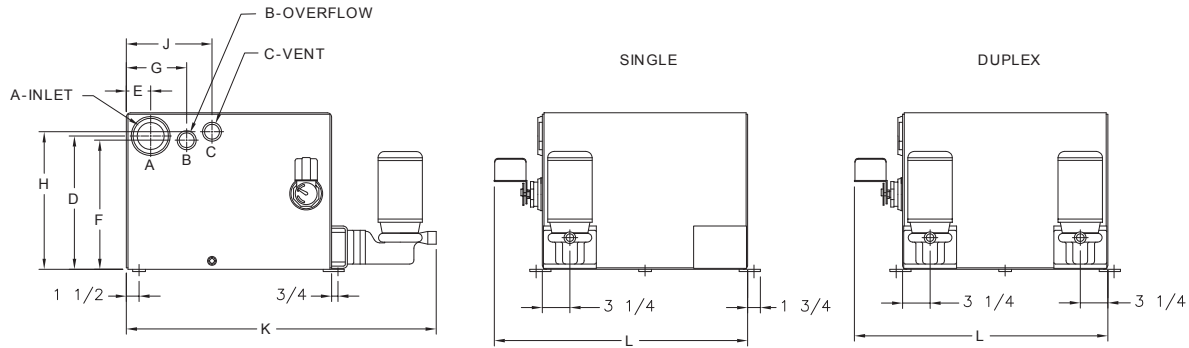

ODP Motors Only

SHIPCO
PUMPS are equipped with Mechanical Seals rated up to a standard 250°F.
Higher temperature seals and special faces available upon request.

GAL.	SIZE	A	B	C	D	E	F	G	H	J	K	L
7½	12¼ x 12¼ x 12¼	2	1¼	1¼	10⅞	1¾	9 ¹⁵ / ₁₆	4¾	10⅝	7¼	23⅞	20
15	16 x 16 x 13	2	1¼	1¼	10⅞	1¾	10 ¹¹ / ₁₆	4¾	11⅜	7¼	26 ⁷ / ₈	24
21	18¼ x 18¼ x 15¼	2	1¼	1¼	13 ³ / ₈	1¾	13 ³ / ₁₆	4¾	13 ⁷ / ₈	7¼	29 ⁹ / ₈	26

SINGLE 7-1/2 GAL. ONLY

SINGLE & DUPLEX 15 GAL. & 21 GAL.

TYPE LP							
SINGLE PHASE, 3500 RPM, O.D.P. ONLY							
PUMP GPM	PUMP PSIG	PUMP TYPE	PUMP HP	DISCH. SIZE INCHES	REC. SIZE	SIMPLEX CATALOG NUMBER	DUPLEX CATALOG NUMBER
12	20	110	1/3	3/4	7-1/2	80 LP	—
12	25	110	1/2	3/4	7-1/2	80 LP-25	—
12	30	106	1/2	3/4	7-1/2	80 LP-30	—
12	40	106	3/4	3/4	7-1/2	80 LP-40	—
15 or 18	20	110	1/3	3/4	15	120 LP	120 LPD
15	25	110	1/2	3/4	15	120 LP-25	120 LPD-25
15 or 18	30	106	1/2	3/4	15	120 LP-30	120 LPD-30
15 or 18	40	106	3/4	3/4	15	120 LP-40	120 LPD-40
18	20	110	1/3	3/4	21	150 LP	150 LPD
18	30	106	1/2	3/4	21	150 LP-30	150 LPD-30
18	40	106	3/4	3/4	21	150 LP-40	150 LPD-40
22-1/2	20	110	1/2	1	21	180 LP	180 LPD
22-1/2	30	106	3/4	1	21	180 LP-30	180 LPD-30