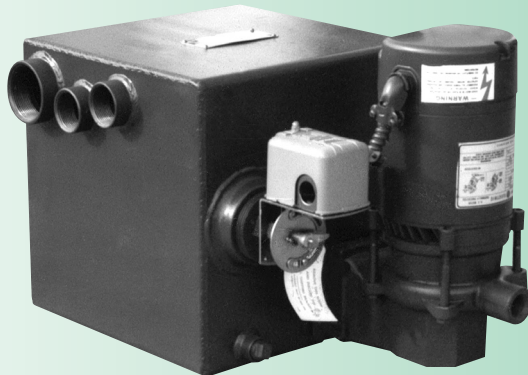

BULLETIN 105

Revised 1/14

TYPE LP
LOW PRICE LASTING PUMP
CONDENSATE PUMP

- Bronze Impeller
- Bronze Wear Ring
- Dependable Float Switch
- Heavy Wall Steel Receiver

Centrifugal Pumps designed for many years of dependable service with low maintenance.

3500 RPM provides low inertia for intermittent operation.

Heavy Wall Steel Receiver provides years of service.

Float Switches with stainless steel float and rod provide optimum levels in the receiver for pump operation.

Unit is factory wired for 115 volts. Motor and float switch can be field wired for 230/1/60 operation.

Pump has no internal bearings. (Motor bearings refer to motor manufacturer's instructions.)

LP Units handle condensate up to 200°F.

ODP Motors Only

SHIPCO
PUMPS are equipped with Mechanical Seals rated up to a standard 250°F.
Higher temperature seals and special faces available upon request.