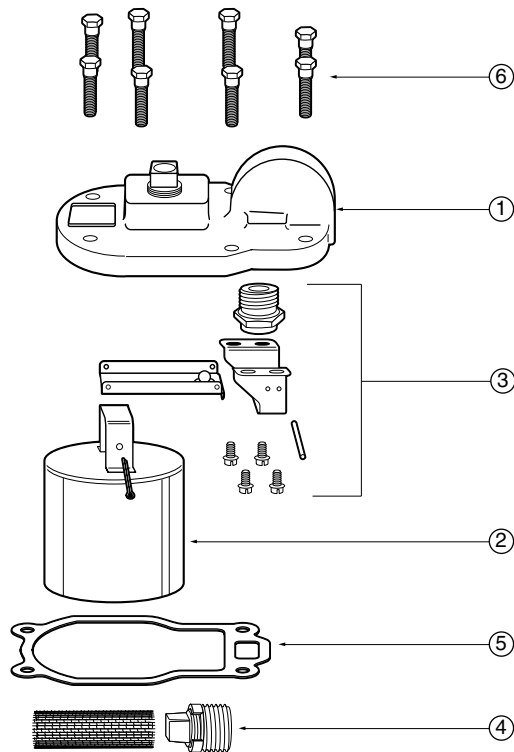

PACK OF 10 GASKETS FOR ALL SERIES B1 & B2 UNITS ORDER PART NUMBER: 600245

* Note: "J" suffix at end of model number indicates BSPT threads

Inverted Bucket Steam Traps

Series B3 & B4 **BEAR TRAP**®

Item	Description
1	Cover (casting only)
2	Bucket kit
3	Internal parts (includes cover gasket, item 5)
4	Strainer kit
5	Gasket
6	Cover bolt kit