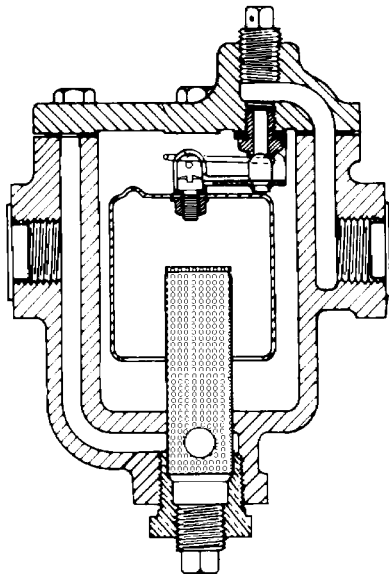

Inverted Bucket Steam Traps

Series 600 **BEAR TRAP®**

(Not Currently Manufactured)