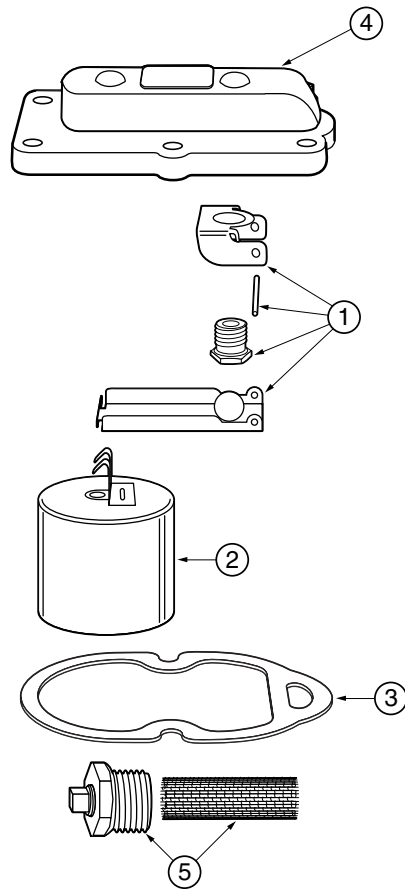

Inverted Bucket Steam Traps

Series B0 **BEAR TRAP®**

Service Kit Contents

Item	Description
1	Valve lever assembly
2	Valve seat
3	Guide pin assembly
4	Nameplate
5	Guide pin assembly screws

Ordering Information

Model Number	Seat Pressure psi (bar)	Service Kit* Part Number	Item 6 Bucket Kit Parts Part Number	Item 7 Strainer Kit Part Number	Item 8 Gasket Part Number
B0020	20 (1.4)	600350	600355	600356	600354
B0080	80 (5.5)	600351	600355	600356	600354
B0125	125 (8.6)	600352	600355	600356	600354
B0150	150 (10.3)	600353	600355	600356	600354

* Service Kit also fits the following steam traps:

Steam Trap Model Number	
Armstrong	800, 880
Spence/Nicholson	80, 80S

Inverted Bucket Steam Traps

Series B1 & B2 **BEAR TRAP®**

Item	Description
1	Internal parts (includes cover gasket, item 3)
2	Bucket kit
3	Cover gasket
4	Cover
5	Strainer kit

PACK OF 10 GASKETS FOR ALL SERIES B1 & B2 UNITS ORDER PART NUMBER: 600245

* Note: "J" suffix at end of model number indicates BSPT threads

Inverted Bucket Steam Traps

Series B3 & B4 **BEAR TRAP**®

Item	Description
1	Cover (casting only)
2	Bucket kit
3	Internal parts (includes cover gasket, item 5)
4	Strainer kit
5	Gasket
6	Cover bolt kit