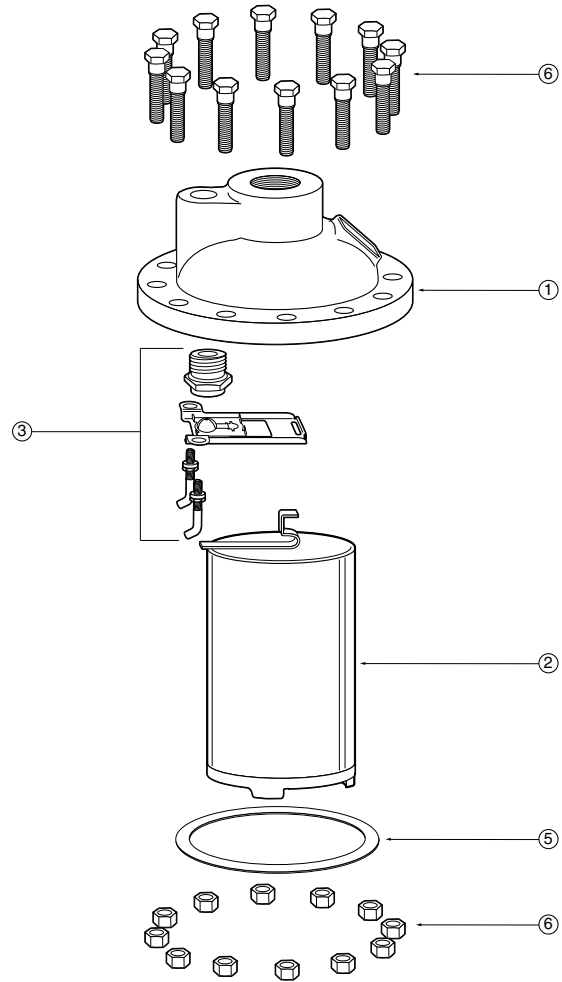

PACK OF 10 GASKETS FOR ALL SERIES B1 & B2 UNITS ORDER PART NUMBER: 600245

* Note: "J" suffix at end of model number indicates BSPT threads

Inverted Bucket Steam Traps

Series B3 & B4 **BEAR TRAP**®

Item	Description
1	Cover (casting only)
2	Bucket kit
3	Internal parts (includes cover gasket, item 5)
4	Strainer kit
5	Gasket
6	Cover bolt kit

* Note: "J" suffix at end of model number indicates BSPT threads

Inverted Bucket Steam Traps

Series B6 **BEAR TRAP**®

Item	Description
1	Cover (casting only)
2	Bucket kit
3	Internal parts (includes cover gasket, item 5)
5	Gasket
6	Cover bolt kit