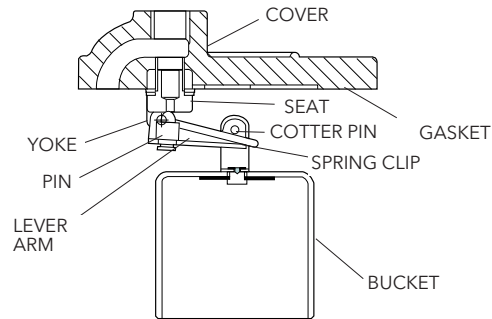

* Note: "J" suffix at end of model number indicates BSPT threads

Inverted Bucket Steam Traps

Series B6 **BEAR TRAP**®

Item	Description
1	Cover (casting only)
2	Bucket kit
3	Internal parts (includes cover gasket, item 5)
5	Gasket
6	Cover bolt kit

Ordering Information

Model Number	Seat Pressure psi (bar)	NPT	Item 1 Cover Casting Part Number	Item 2 Bucket Kit Part Number	Items 3 and 5 Internal Parts Part Number	Item 5 Gasket Part Number	Item 6 Cover Bolt Kit Part Number
B6025A	25 (1.7)	1½	600184	600182	600200	601391	600242
B6025A	25 (1.7)	2	600185	600182	600200	601391	600242
B6040A	40 (2.7)	1½	600184	600182	600178	601391	600242
B6040A	40 (2.7)	2	600185	600182	600178	601391	600242
B6125A	125 (8.5)	1½	600184	600182	600179	601391	600242
B6125A	125 (8.5)	2	600185	600182	600179	601391	600242
B6250A	250 (17.0)	1½	600184	600182	600181	601391	600242
B6250A	250 (17.0)	2	600185	600182	600181	601391	600242

Inverted Bucket Steam Traps

Series 600 **BEAR TRAP®**

(Not Currently Manufactured)

Cover Assembly

Internal Parts Assembly Service Package

Trap Model
601A

Bucket Assembly Service Package

Trap Model
601A & 601AS