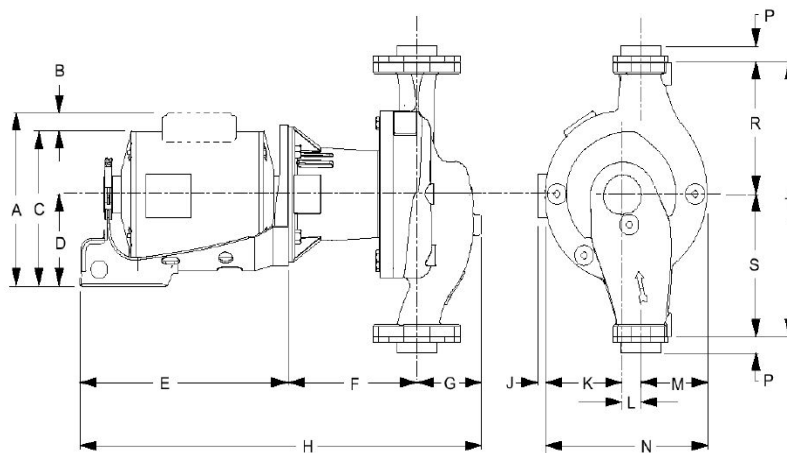

MODEL	SUCTION AND DISCHARGE SIZE INCHES NPT	PUMP DIMENSION IN INCHES (MM)									
		F	G	K	L	M	N	P	R	S	T
601,602 & 603	1	6-7/16 (164)	3-7/16 (87)	3-5/8 (92)	1-3/8 (35)	2-1/2 (64)	7-1/2 (190)	3/4 (19)	5 (127)	6 (152)	11 (279)
604,605 & 606	1-1/4	6-7/16 (164)	3-7/16 (87)	3-5/8 (92)	1-3/8 (35)	2-1/2 (64)	7-1/2 (190)	3/4 (19)	5 (127)	6 (152)	11 (279)
607,608 & 609	1-1/2	6-9/16 (167)	3-5/8 (92)	3-3/4 (95)	1-3/8 (35)	2-3/4 (70)	7-7/8 (200)	3/4 (19)	5 (127)	6-1/2 (165)	11-1/2 (292)
613,614 & 621	1-1/2	6-11/16 (170)	3-3/8 (86)	4-1/16 (103)	1 (25)	3-9/16 (90)	8-9/16 (217)	3/4 (19)	6-1/2 (165)	7 (176)	13-1/2 (343)
617,618,622 & 623	1-1/2	9-3/8 (238)	3-1/4 (83)	4-5/8 (117)	1 (25)	3-7/8 (98)	9-1/2 (241)	3/4 (19)	6-1/2 (165)	7 (176)	13-1/2 (343)
610,611 & 612	2	6-11/16 (170)	3-3/4 (95)	3-3/4 (95)	1-3/8 (35)	2-7/8 (73)	8 (203)	13/16 (21)	5 (127)	6-1/2 (165)	11-1/2 (292)
615,616	2	6-15/16 (170)	3-1/2 (89)	4-3/8 (111)	1 (25)	4 (102)	9-3/8 (238)	13/16 (21)	6-1/2 (165)	7 (176)	13-1/2 (343)
619,620 & 624	2	9-3/8 (238)	3-1/2 (89)	4-3/4 (121)	1 (25)	4-1/8 (105)	9-7/8 (251)	13/16 (21)	6-1/2 (165)	7-1/2 (165)	14 (356)