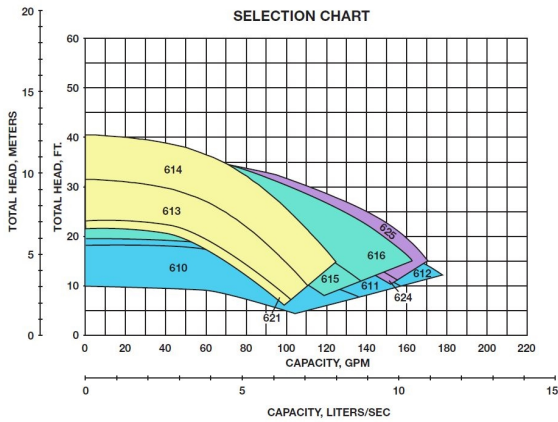

JOB:	REPRESENTATIVE:	
UNIT TAG:	ORDER NO.:	DATE:
ENGINEER:	SUBMITTED BY:	DATE:
CONTRACTOR:	APPROVED BY:	DATE:

Series 60 Stock Pumps

Maintenance Free In-Line Mounted Pump

SPECIFICATIONS

FLOW _____ HEAD _____
 HP _____ RPM _____
 VOLTS _____
 CYCLE _____ PHASE _____

MATERIALS OF CONSTRUCTION/FEATURES

- 1750 RPM ODP MOTOR
- FACTORY TESTED
- THREE YEAR WARRANTY
- INTERNAL SELF-FLUSHING MECHANICAL SEAL
- 175 PSI (12bar) MAX.W.P
- XLii LUBRICATION SYSTEM
- BURA/CARBON-CERAMIC SEAL (-20°F TO 225°F)
- BRONZE FITTED OR ALL BRONZE CONSTRUCTION

MODEL	SUCTION AND DISCHARGE SIZE INCHES NPT	PUMP DIMENSION IN INCHES (MM)									
		F	G	K	L	M	N	P	R	S	T
601,602 & 603	1	6-7/16 (164)	3-7/16 (87)	3-5/8 (92)	1-3/8 (35)	2-1/2 (64)	7-1/2 (190)	3/4 (19)	5 (127)	6 (152)	11 (279)
604,605 & 606	1-1/4	6-7/16 (164)	3-7/16 (87)	3-5/8 (92)	1-3/8 (35)	2-1/2 (64)	7-1/2 (190)	3/4 (19)	5 (127)	6 (152)	11 (279)
607,608 & 609	1-1/2	6-9/16 (167)	3-5/8 (92)	3-3/4 (95)	1-3/8 (35)	2-3/4 (70)	7-7/8 (200)	3/4 (19)	5 (127)	6-1/2 (165)	11-1/2 (292)
613,614 & 621	1-1/2	6-11/16 (170)	3-3/8 (86)	4-1/16 (103)	1 (25)	3-9/16 (90)	8-9/16 (217)	3/4 (19)	6-1/2 (165)	7 (176)	13-1/2 (343)
617,618,622 & 623	1-1/2	9-3/8 (238)	3-1/4 (83)	4-5/8 (117)	1 (25)	3-7/8 (98)	9-1/2 (241)	3/4 (19)	6-1/2 (165)	7 (176)	13-1/2 (343)
610,611 & 612	2	6-11/16 (170)	3-3/4 (95)	3-3/4 (95)	1-3/8 (35)	2-7/8 (73)	8 (203)	13/16 (21)	5 (127)	6-1/2 (165)	11-1/2 (292)
615,616	2	6-15/16 (170)	3-1/2 (89)	4-3/8 (111)	1 (25)	4 (102)	9-3/8 (238)	13/16 (21)	6-1/2 (165)	7 (176)	13-1/2 (343)
619,620 & 624	2	9-3/8 (238)	3-1/2 (89)	4-3/4 (121)	1 (25)	4-1/8 (105)	9-7/8 (251)	13/16 (21)	6-1/2 (165)	7-1/2 (165)	14 (356)