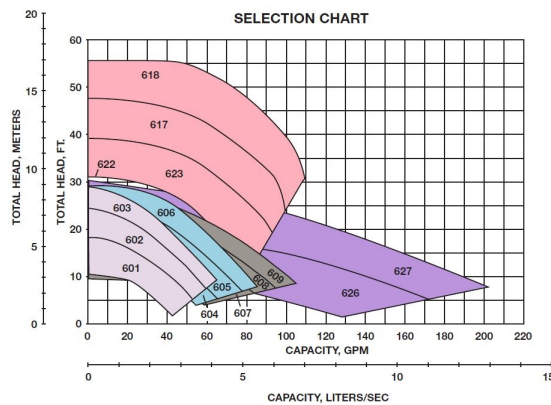

JOB:	REPRESENTATIVE:	
UNIT TAG:	ORDER NO.:	DATE:
ENGINEER:	SUBMITTED BY:	DATE:
CONTRACTOR:	APPROVED BY:	DATE:

Series 60 Stock Pumps

Maintenance Free In-Line Mounted Pump

SPECIFICATIONS

FLOW _____ HEAD _____
 HP _____ RPM _____
 VOLTS _____
 CYCLE _____ PHASE _____

MODEL	SUCTION AND DISCHARGE SIZE INCHES NPT	PUMP DIMENSION IN INCHES (MM)									
		F	G	K	L	M	N	P	R	S	T
601,602 & 603	1	6-7/16 (164)	3-7/16 (87)	3-5/8 (92)	1-3/8 (35)	2-1/2 (64)	7-1/2 (190)	3/4 (19)	5 (127)	6 (152)	11 (279)
604,605 & 606	1-1/4	6-7/16 (164)	3-7/16 (87)	3-5/8 (92)	1-3/8 (35)	2-1/2 (64)	7-1/2 (190)	3/4 (19)	5 (127)	6 (152)	11 (279)
607,608 & 609	1-1/2	6-9/16 (167)	3-5/8 (92)	3-3/4 (95)	1-3/8 (35)	2-3/4 (70)	7-7/8 (200)	3/4 (19)	5 (127)	6-1/2 (165)	11-1/2 (292)
613,614 & 621	1-1/2	6-11/16 (170)	3-3/8 (86)	4-1/16 (103)	1 (25)	3-9/16 (90)	8-9/16 (217)	3/4 (19)	6-1/2 (165)	7 (176)	13-1/2 (343)
617,618,622 & 623	1-1/2	9-3/8 (238)	3-1/4 (83)	4-5/8 (117)	1 (25)	3-7/8 (98)	9-1/2 (241)	3/4 (19)	6-1/2 (165)	7 (176)	13-1/2 (343)
610,611 & 612	2	6-11/16 (170)	3-3/4 (95)	3-3/4 (95)	1-3/8 (35)	2-7/8 (73)	8 (203)	13/16 (21)	5 (127)	6-1/2 (165)	11-1/2 (292)
615,616	2	6-15/16 (170)	3-1/2 (89)	4-3/8 (111)	1 (25)	4 (102)	9-3/8 (238)	13/16 (21)	6-1/2 (165)	7 (176)	13-1/2 (343)
619,620 & 624	2	9-3/8 (238)	3-1/2 (89)	4-3/4 (121)	1 (25)	4-1/8 (105)	9-7/8 (251)	13/16 (21)	6-1/2 (165)	7-1/2 (165)	14 (356)